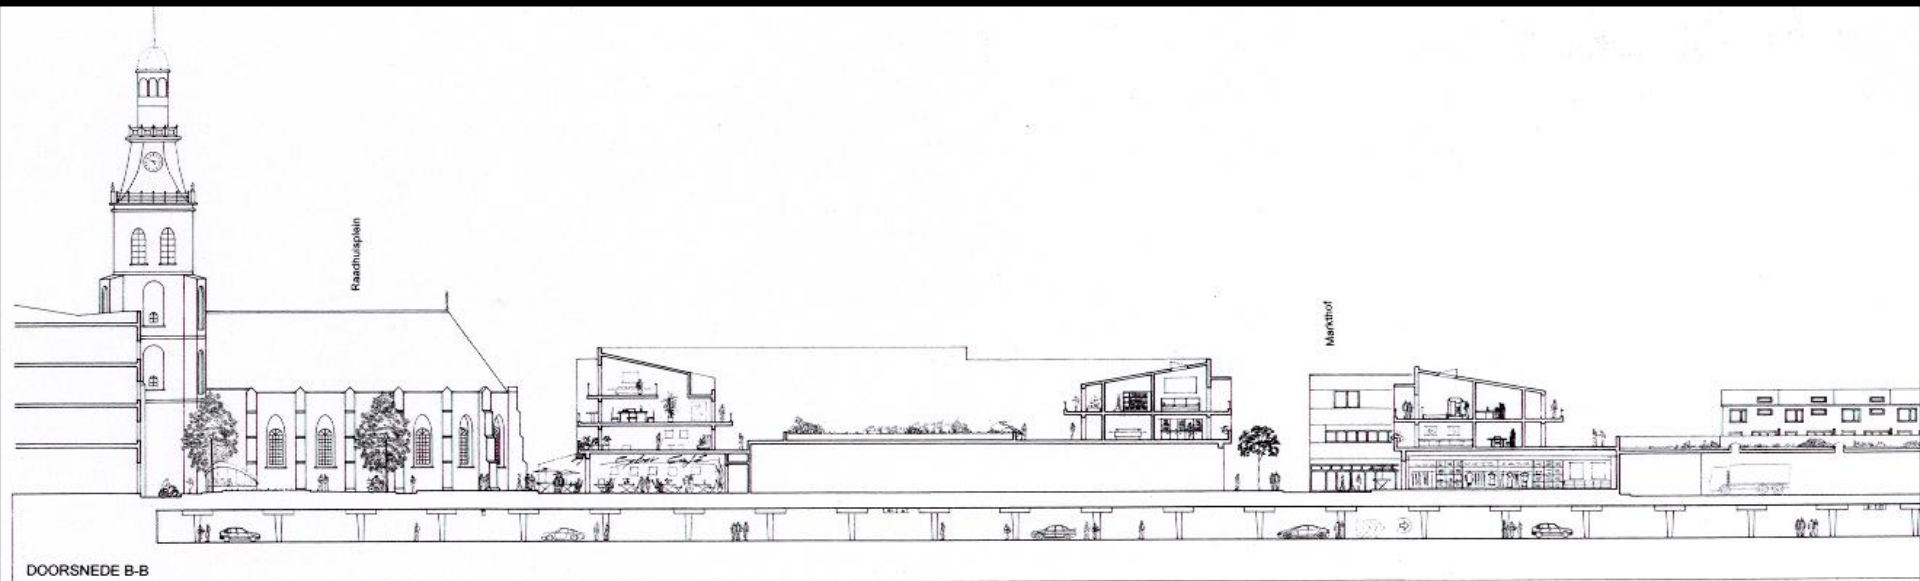

## Cityplan in numbers

- Underground parking with 1000 places
- 14.000 m<sup>2</sup> BVO shops and 2000 m<sup>2</sup> BVO catering
- 350 appartments and 59 houses
- New city office 7500 m<sup>2</sup> BVO
- Totaly 8,5 hectare new area